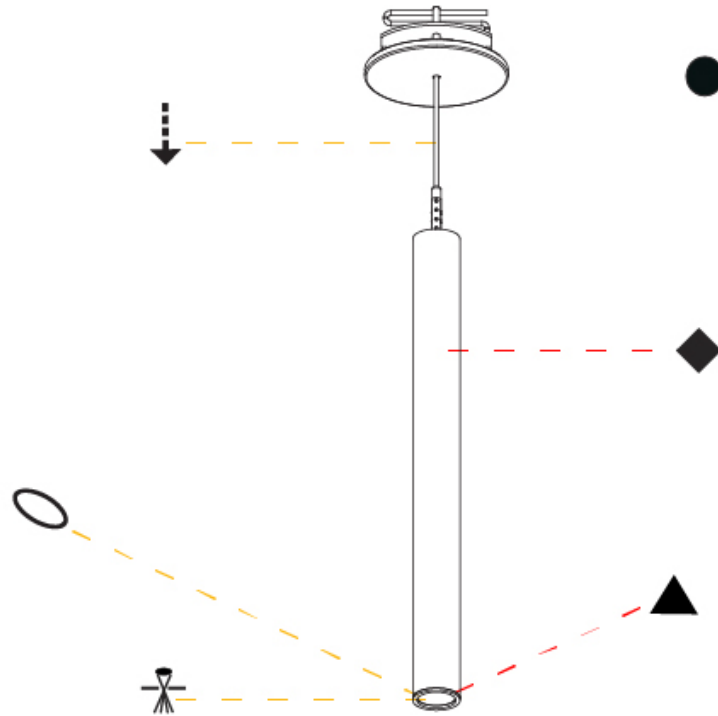

HANGOVER PLUG SHINE MONOPOINT RECESSED CANOPY SUSPENSION

A30843-

PROJECT	_____
TYPE	_____
SPECIFIER	_____
QUANTITY	_____
DATE	_____

A