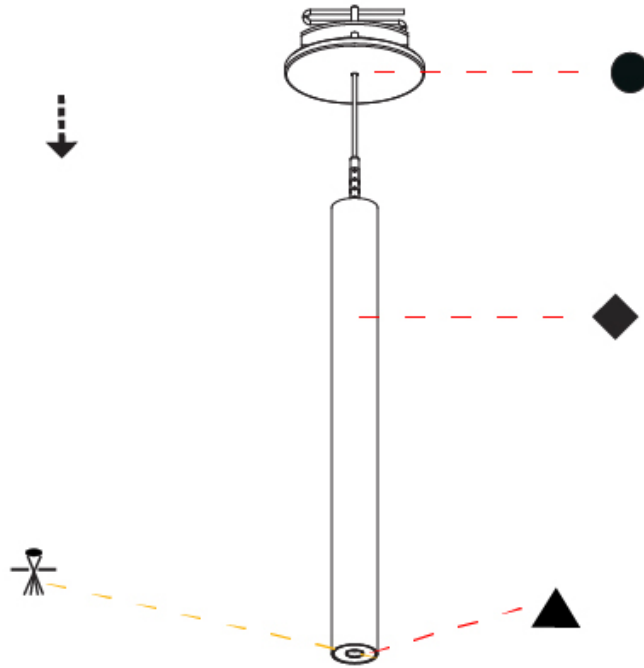

HANGOVER PLUG MONOPOINT RECESSED CANOPY SUSPENSION

A30840-

PROJECT

TYPE

SPECIFIER

QUANTITY

DATE

A