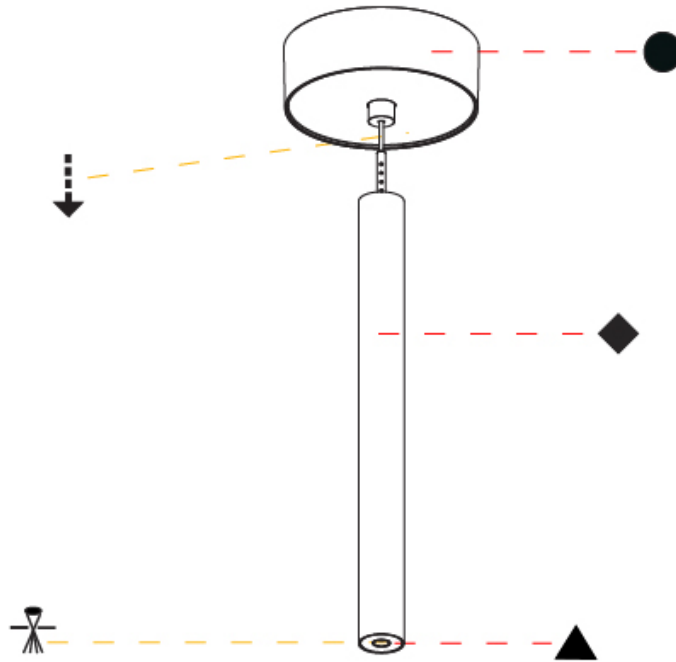

Shape: Cylinder
 Diameter (mm): 28
 Diameter (in): 1 1/8
 Height (mm): 300
 Height (in): 11 13/16
 Max. Overall Height (mm): 2300
 Max. Overall Height (in): 90 3/16
 Light Distribution: Downlight
 Weight (kg): 0.75
 Weight (lbs): 1.65
 Fixture Finish: SSR / BKV / CWI / CRY / HAB / UFT / ITA / RUA / FTG / MYG / LOD / PUS / FRO / FUP / KIA / POP / BLS / SPG / MEY / GOH / GUM / CHC / COM / ABZ / JAG / OBR / MOS / ROR
 Fixture Material: Aluminum
 Cable Details: 2000mm or 4000mm Black Cable

OPTICAL

Optic°: 24 / 32 / 34 / 55 / 58

RATINGS AND CERTIFICATIONS

Certified By: Certified for North American Standards
 IP rating: IP20

HANGOVER PLUG MONOPOINT SURFACE CANOPY SUSPENSION

A30845-

PROJECT
TYPE
SPECIFIER
QUANTITY
DATE

Shape: Cylinder
 Diameter (mm): 28
 Diameter (in): 1 1/8
 Height (mm): 300
 Height (in): 11 13/16
 Max. Overall Height (mm): 2300
 Max. Overall Height (in): 90 7/16
 Light Distribution: Downlight
 Weight (kg): 0.63
 Weight (lbs): 1.39
 Diffuser: Shine Ring - Opal / Yellow / Orange / Red / Blue / Green
 Fixture Finish: SSR / BKV / CWI / CRY / HAB / UFT / ITA / RUA / FTG / MYG / LOD / PUS / FRO / FUP / KIA / POP / BLS / SPG / MEY / GOH / GUM / CHC / COM / ABZ / JAG / OBR / MOS / ROR
 Fixture Material: Aluminum
 Cable Details: 2000mm or 4000mm Black Cable