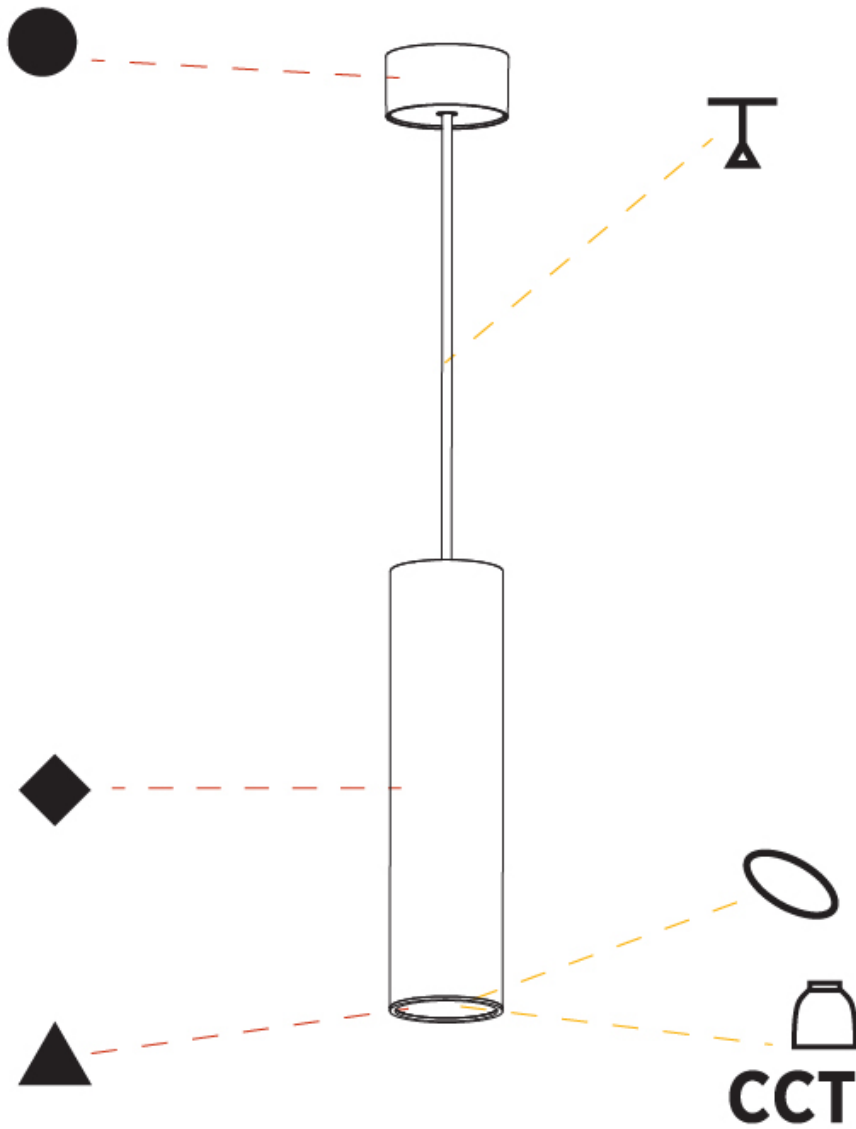

HANGOVER MONOPOINT SURFACE CANOPY SUSPENSION

A300167-

PROJECT
TYPE
SPECIFIER
QUANTITY
DATE