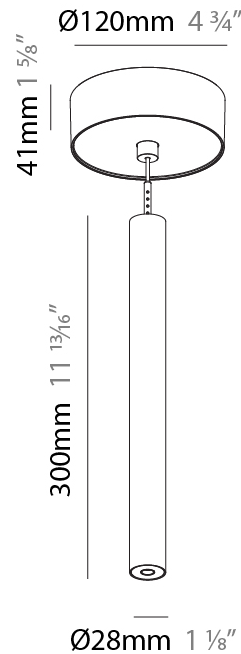

GENERAL

Series: Hangover
Subseries: Hangover Plug Monopoint Surface Canopy
Brand: Prolight
Division: Architectural
Mounting Type: Suspension
Mounting Location: Ceiling
Subcategory: Pendant

PHYSICAL

Shape: Cylinder
Diameter (mm): 28
Diameter (in): 1 1/8
Height (mm): 300
Height (in): 11 13/16
Max. Overall Height (mm): 2300
Max. Overall Height (in): 90 3/16
Light Distribution: Downlight
Weight (kg): 0.75
Weight (lbs): 1.65
Fixture Finish: SSR / BKV / CWI / CRY / HAB / UFT / ITA / RUA / FTG / MYG / LOD / PUS / FRO / FUP / KIA / POP / BLS / SPG / MEY / GOH / GUM / CHC / COM / ABZ / JAG / OBR / MOS / ROR
Fixture Material: Aluminum
Cable Details: 2000mm or 4000mm Black Cable

ELECTRICAL

Lamp Type: LED (Zhaga Standard)
Input Wattage (W): 6.6
Total Output Wattage (W): 6
Dimming: Tri-Mode (Non-Dimming and Phase Dimming (120Vac only) and 0-10V Dimming)
Driver Included: Yes
Driver Location: External
Driver Type: Integral LED Driver - Universal
Driver Class: Class 2
Housing: ENCP3 w/quick connect
Input Voltage (V): 120 - 277
Constant Current (MA): 500

LED

Number of LEDs: 1
Color Temperature (°K): 2700 / 3000 / 4000
Max. Delivered Lumen (lm): 330 / 360 / 380
CRI: >90 CRI
Efficiency (%): 86
Lamp Life (hrs): 50000
Upon Request: ***3500K available in minimum quantities (larger quantities upon request)

OPTICAL

Optic°: 24 / 32 / 34 / 55 / 58

RATINGS AND CERTIFICATIONS

Certified By: Certified for North American Standards
IP rating: IP20